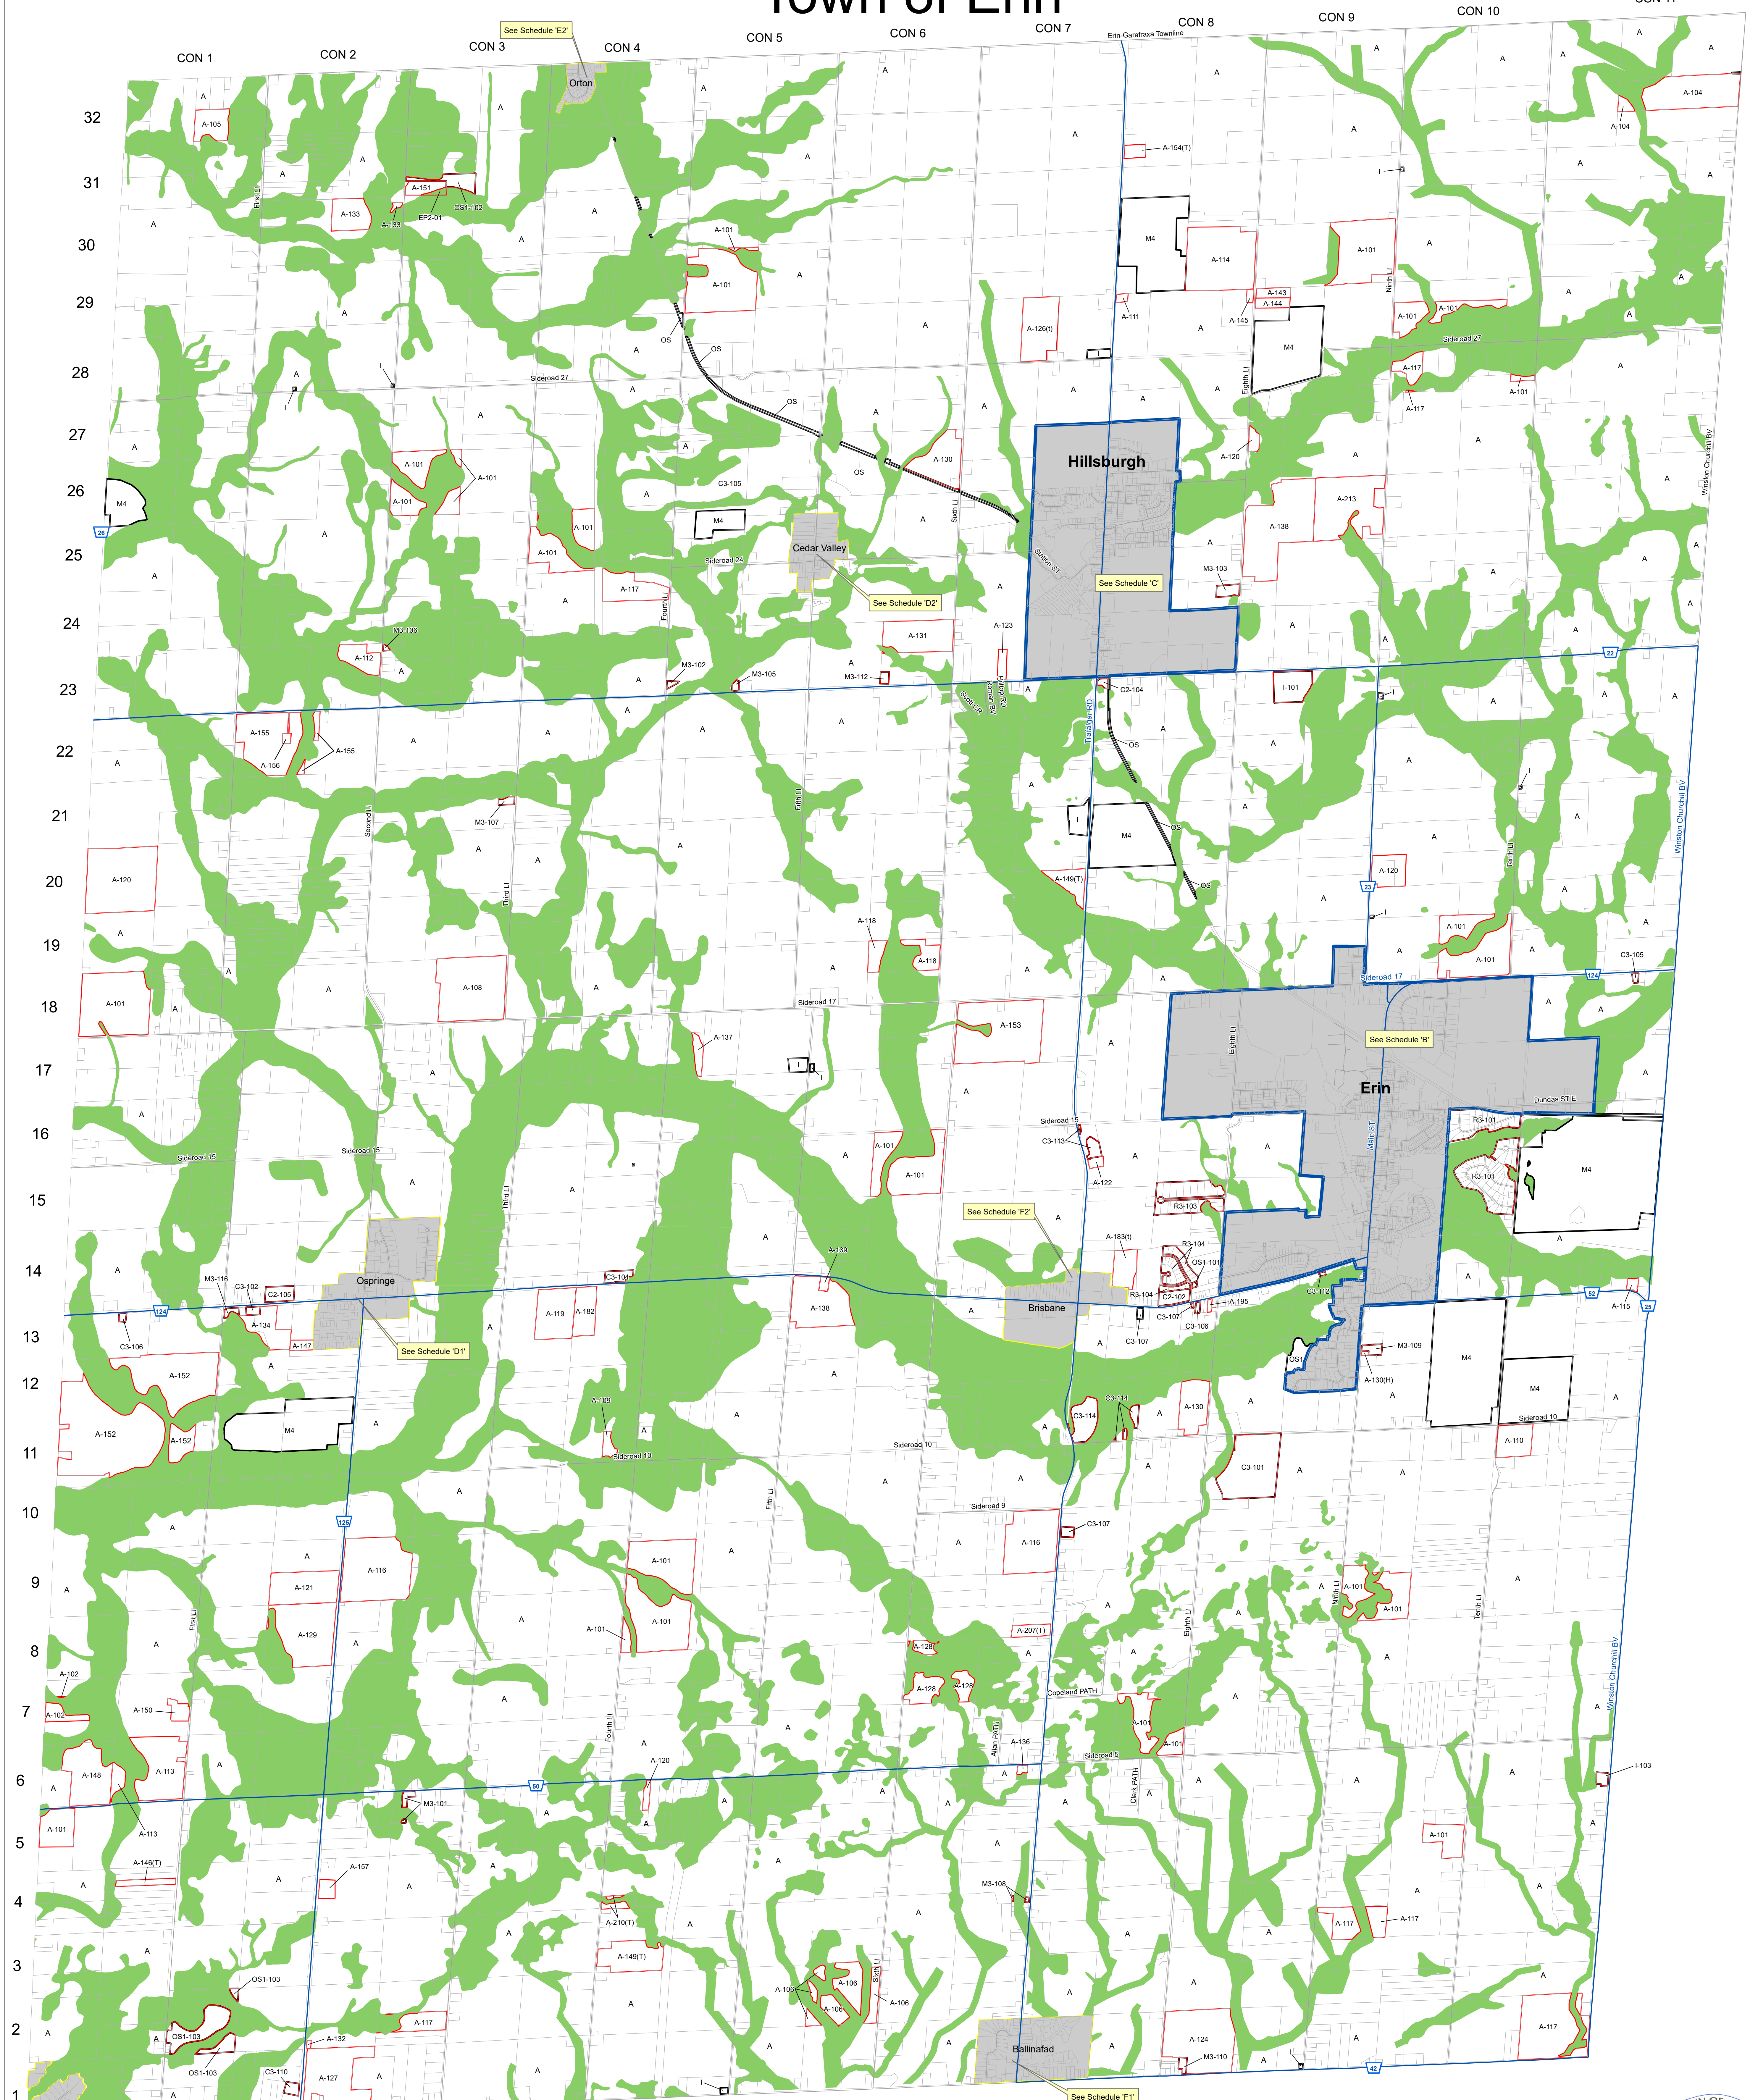

# Town of Erin

## Legend

- A Agricultural zone unless otherwise specified
- Site Specific Zoning Provision
- EP2

## Schedule 'A' By-law No. 07-67

Updated: January 31, 2023  
 Created By: County of Wellington Planning and Development Department  
 File: F:\LIS\Projects\Zoning\Municipal Zoning By-law Schedule\Erin\ZBL MAPS\Schedule A - Town of Erin.mxd

This is not survey data. All rights reserved.  
 May not be reproduced without permission.

Sources:  
 County of Wellington Planning and Development Department 2023.

File: F:\LIS\Projects\Zoning\Municipal Zoning By-law Schedule\Erin\ZBL MAPS\Schedule A - Town of Erin.mxd