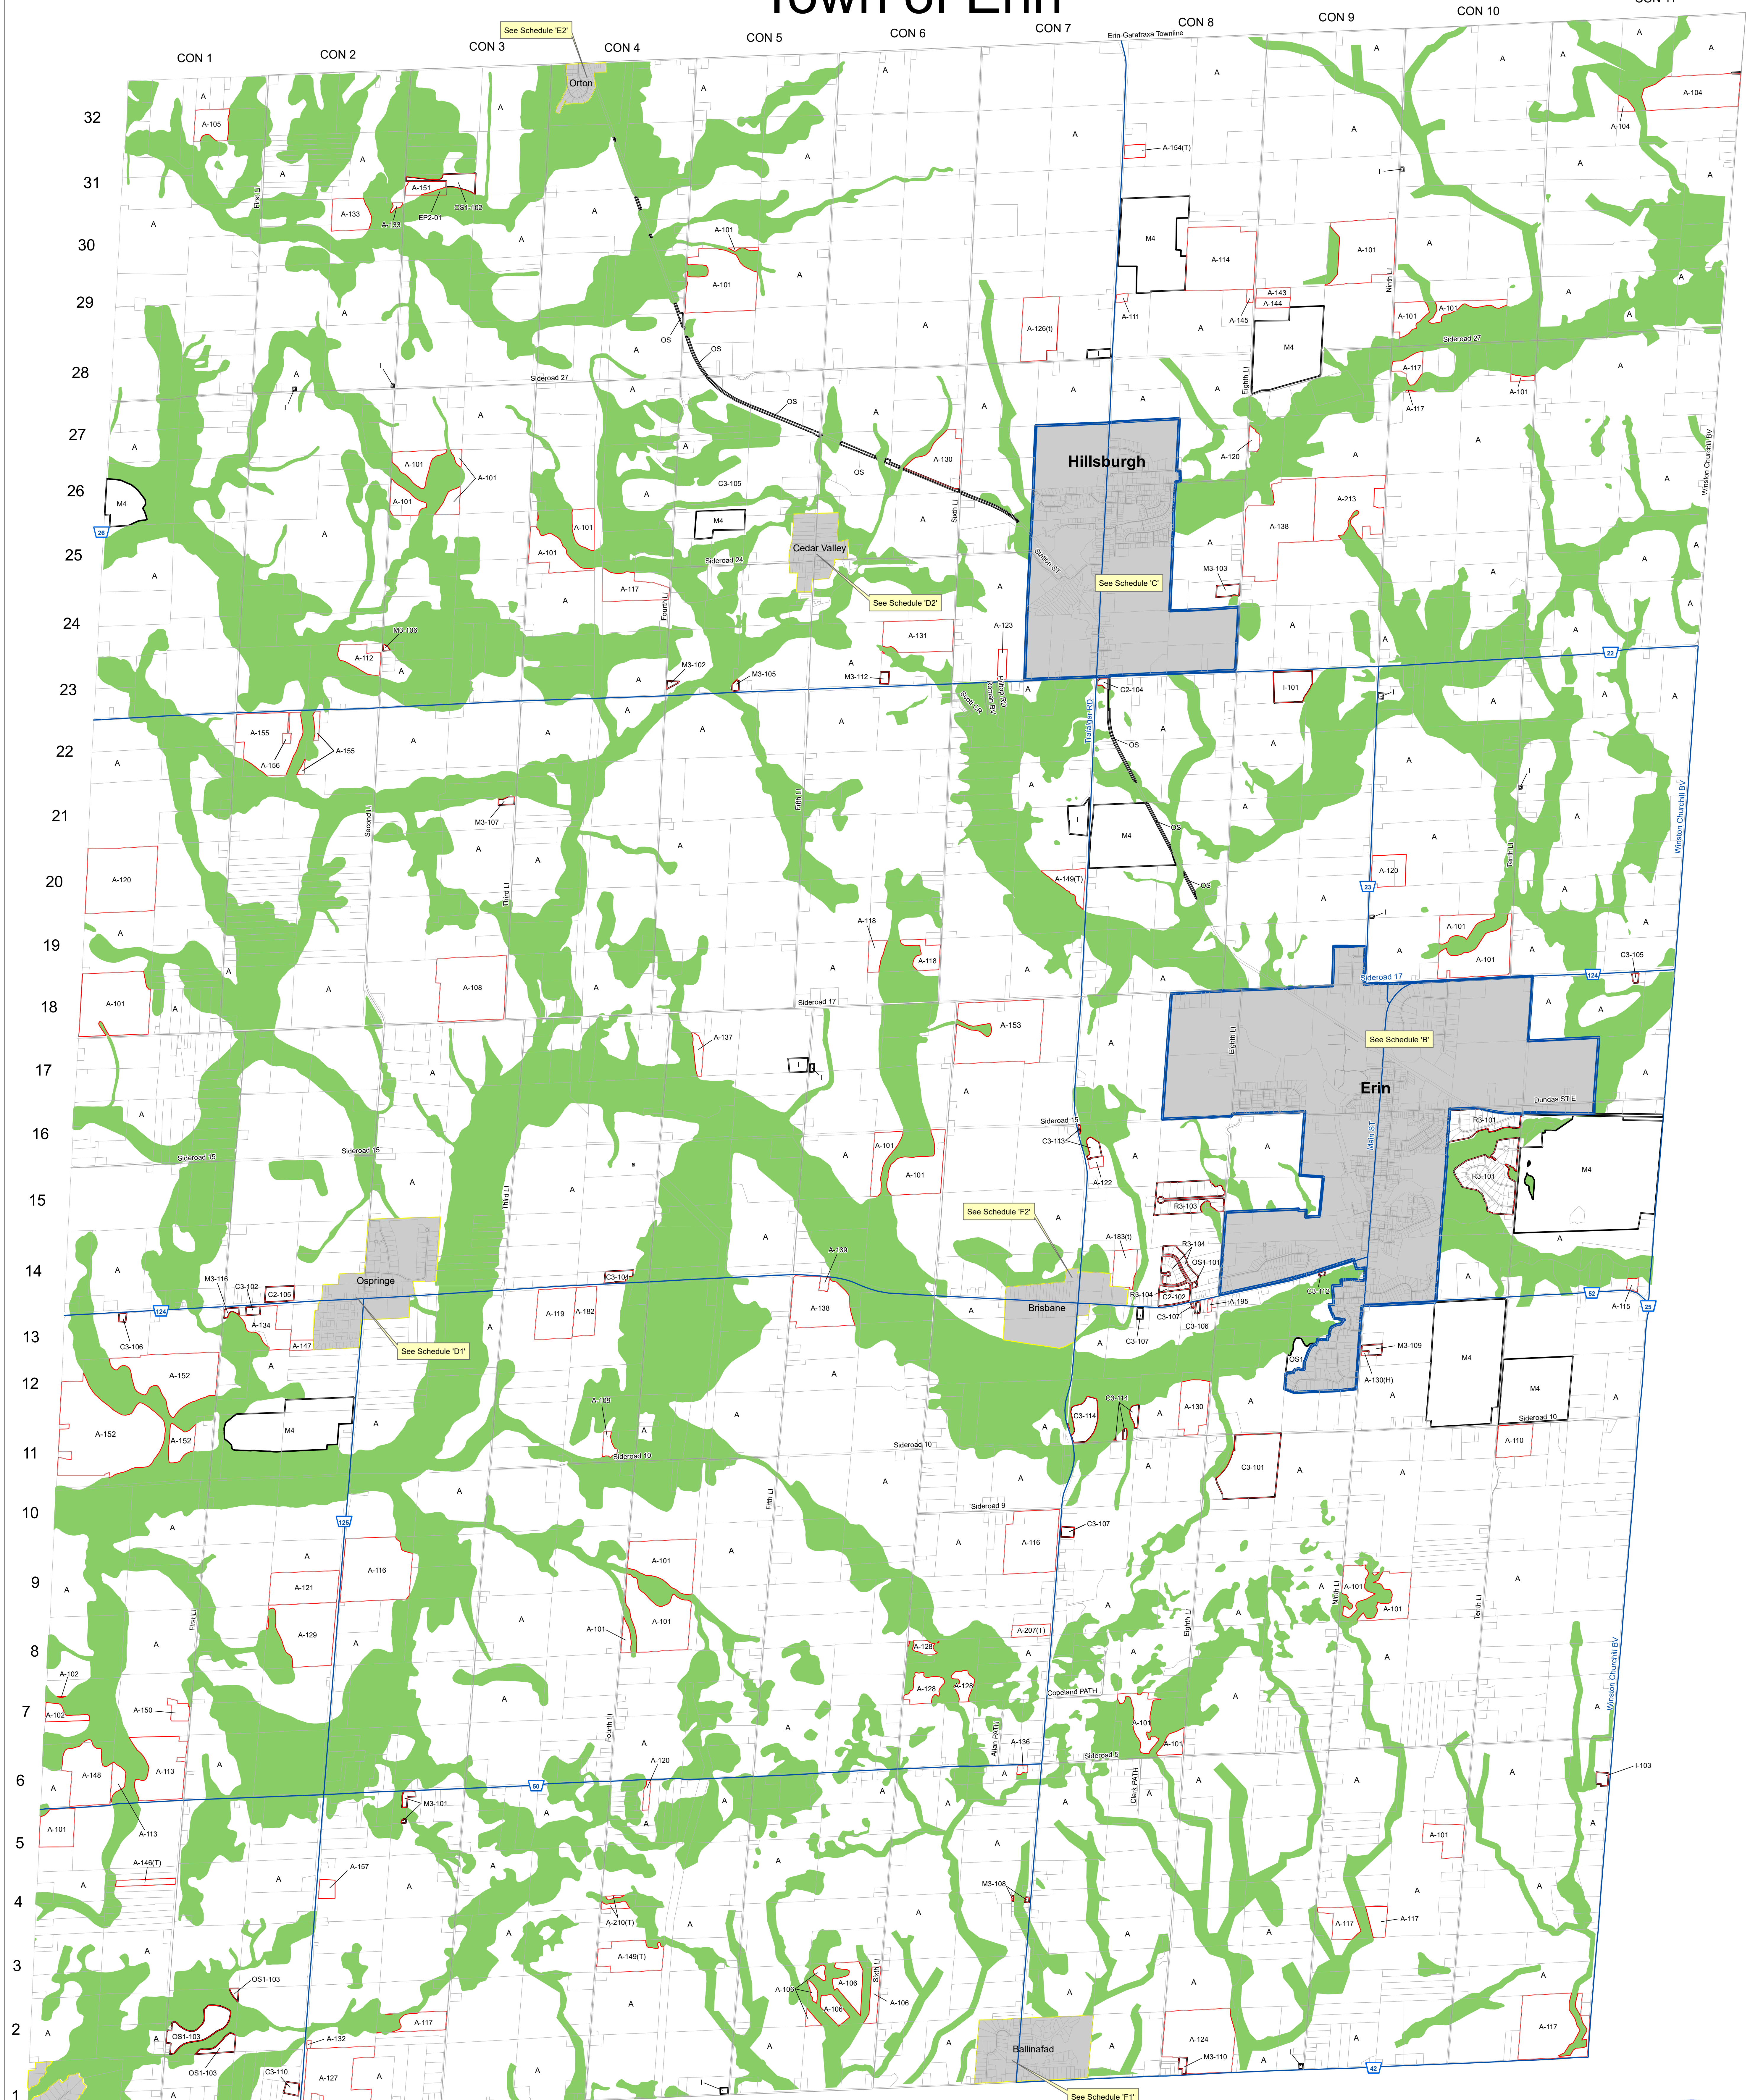

Town of Erin

Legend

- A Agricultural zone unless otherwise specified
- Site Specific Zoning Provision
- EP2

Schedule 'A' By-law No. 07-67

Updated: March 2022.
 Created By: County of Wellington Planning and Development
 Department
 File: E:\GIS\Projects\Zoning\Municipal Zoning By-law Schedule\Erin\ZBL MAPS\Schedule A - Town of Erin.mxd

This is not survey data. All rights reserved.
 May not be reproduced without permission.

Sources:
 County of Wellington Planning and Development
 Department 2022.