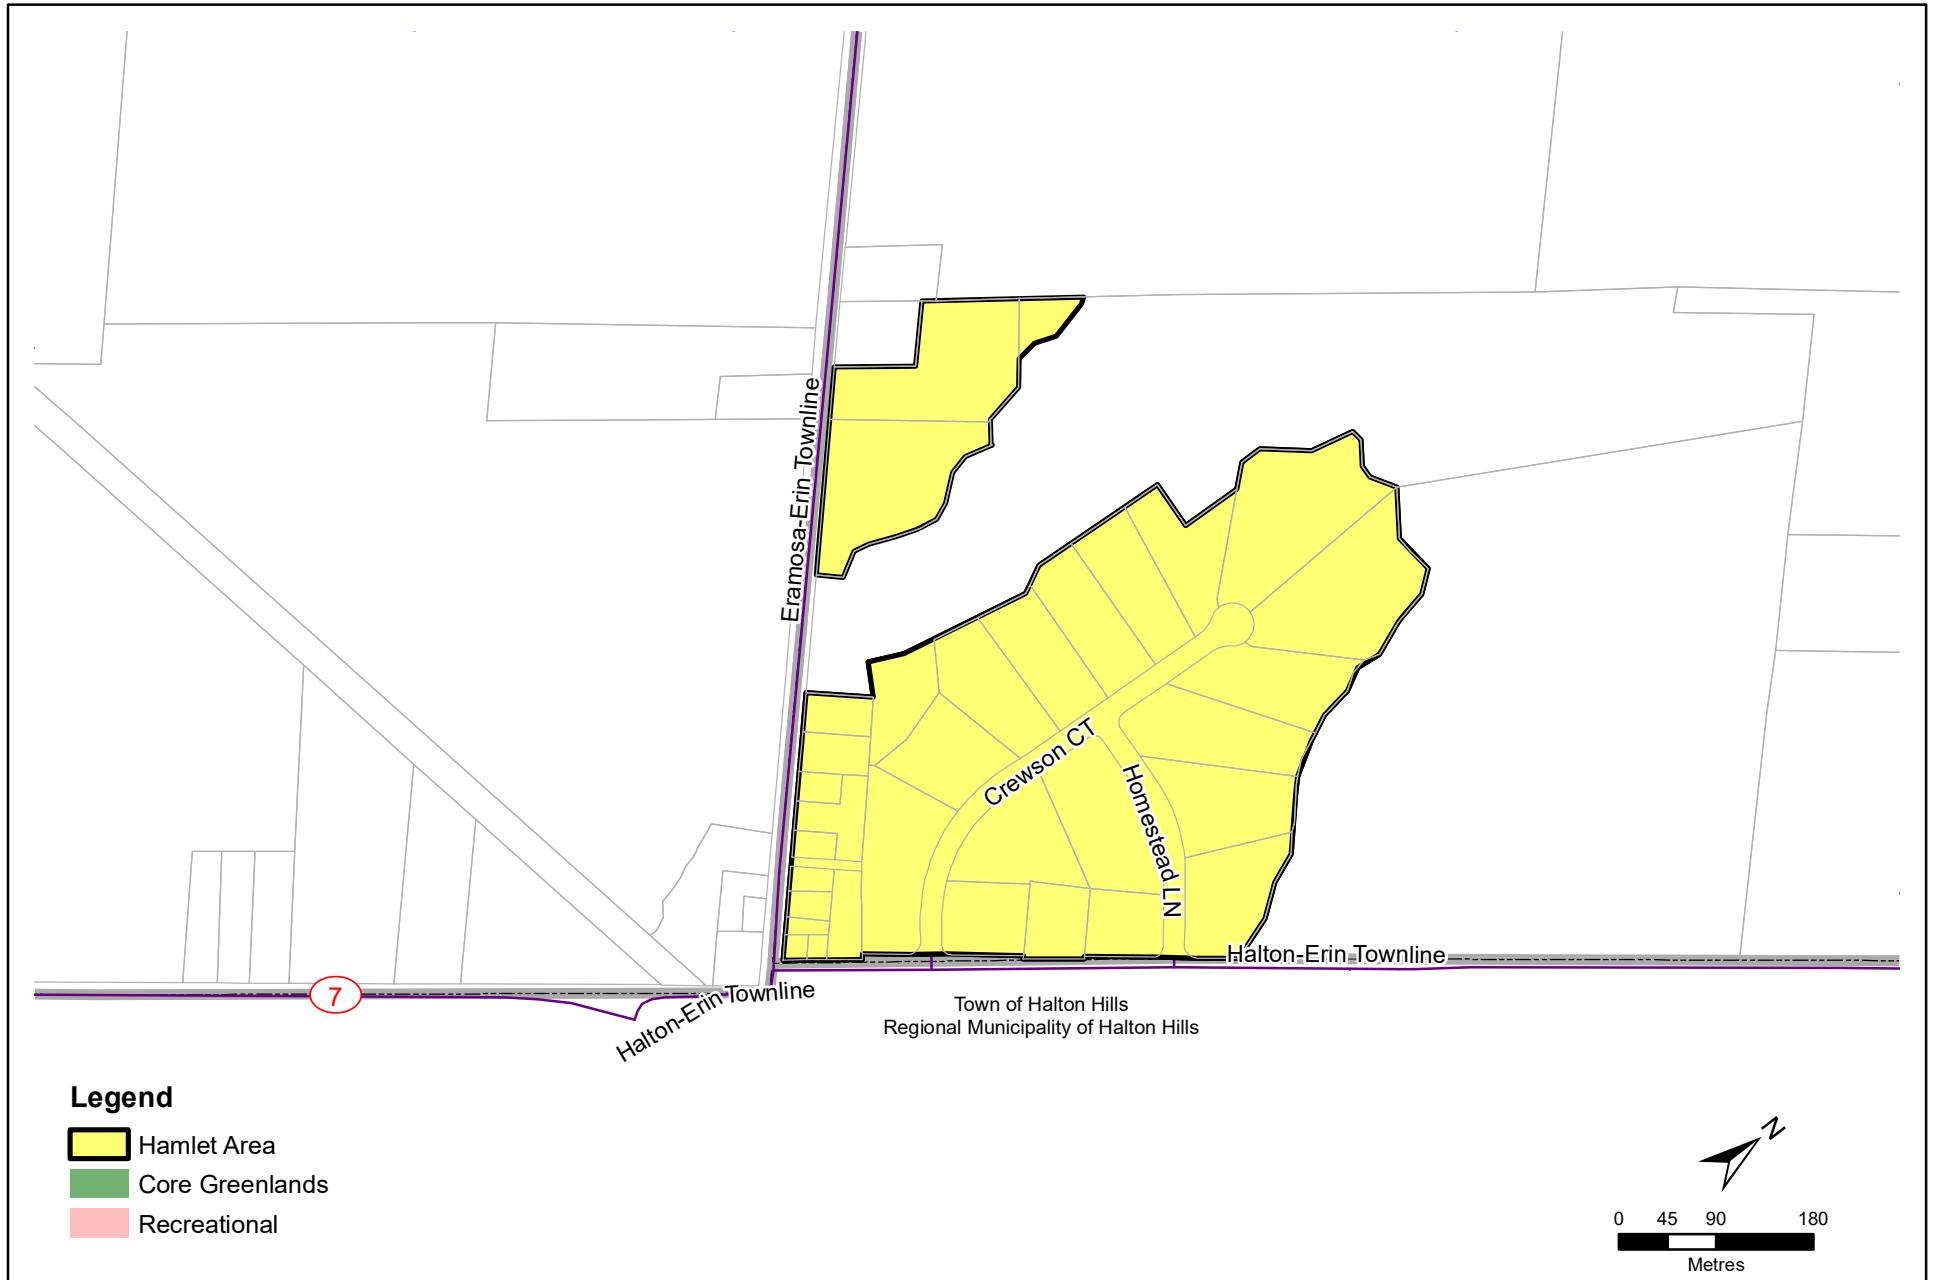

Schedule "B-4"

Crewsons Corners

Official Plan of the Town of Erin

Legend

- Hamlet Area
- Core Greenlands
- Recreational